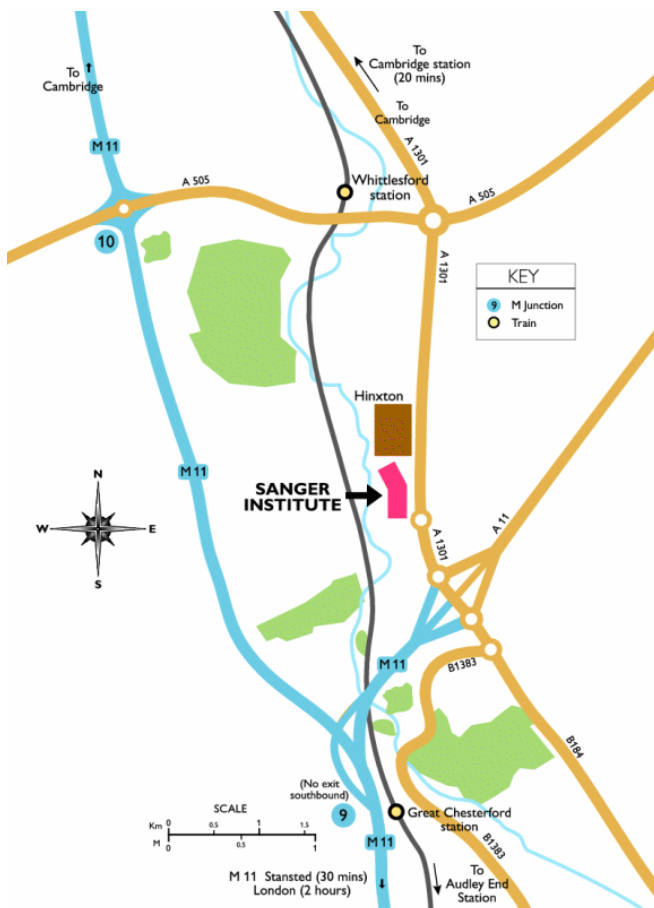

## Finding the Wellcome Trust Sanger Institute

The Wellcome Trust Sanger Institute is the largest of three institutions on the Wellcome Trust Genome Campus in Hinxtton, Cambridgeshire, CB10 1SA. The Genome Campus is situated 20 minutes south of central Cambridge by car.

All visitors to the Wellcome Trust Sanger Institute must report to Security at the main entrance to the Genome Campus. The Security reception building can now be found on the left hand side of the entrance to the Campus, before the barriers. At that time, you will either be met by your host or be given directions to the appropriate location on site.

### By road:

From the South: leave the M11 at junction 9 and take the A1301 towards Cambridge. From the Stump Cross roundabout take the first left (about 800m). At the next small roundabout follow the signpost for the "Genome Campus".

### By train:

Whittlesford (see map; nearest), Great Chesterford (see map) and Audley End stations are on the line from London Liverpool Street to Cambridge. Cambridge station is on the main line from London Kings Cross.